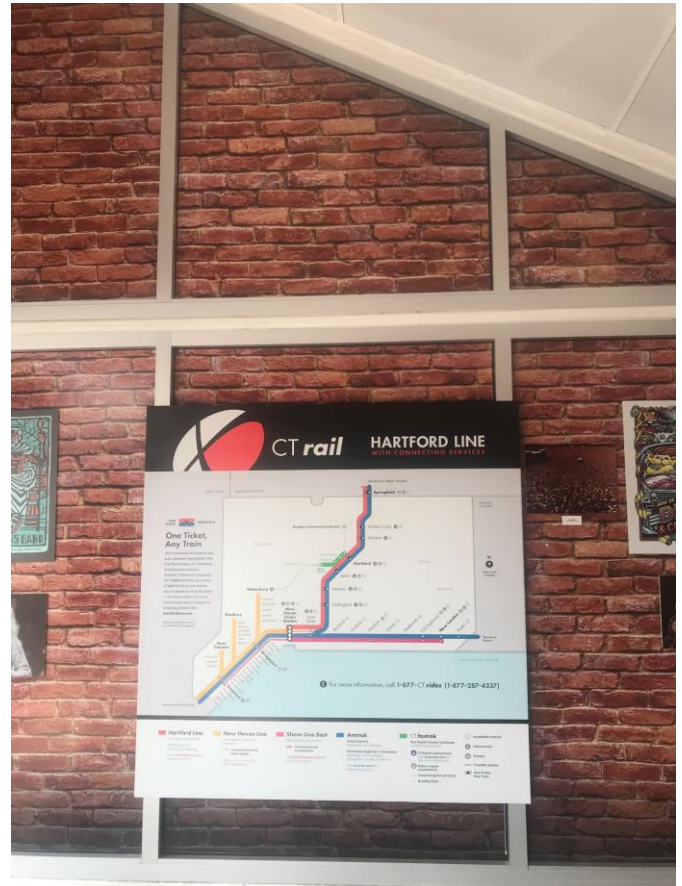

Experiential (XFINITY Theatre)